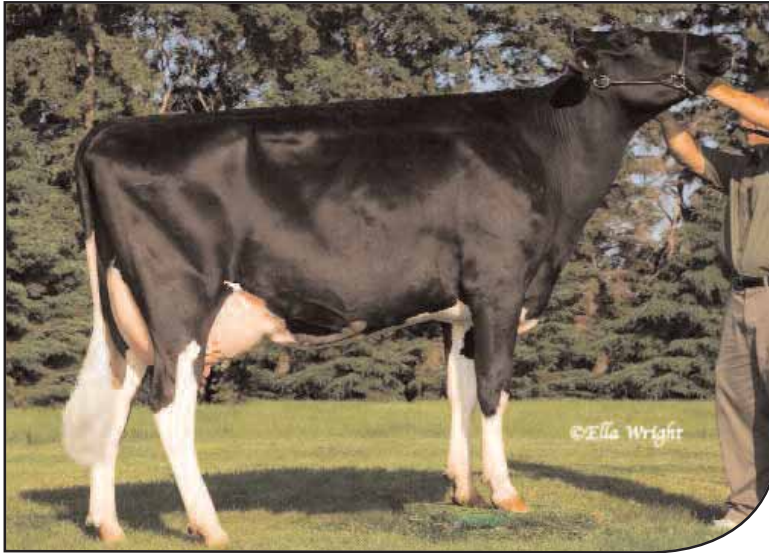

BARNWIRD KINGLY RUBEN GP-82-2YR-CAN
Barnwird Dairies, Bashaw, Alberta, Canada