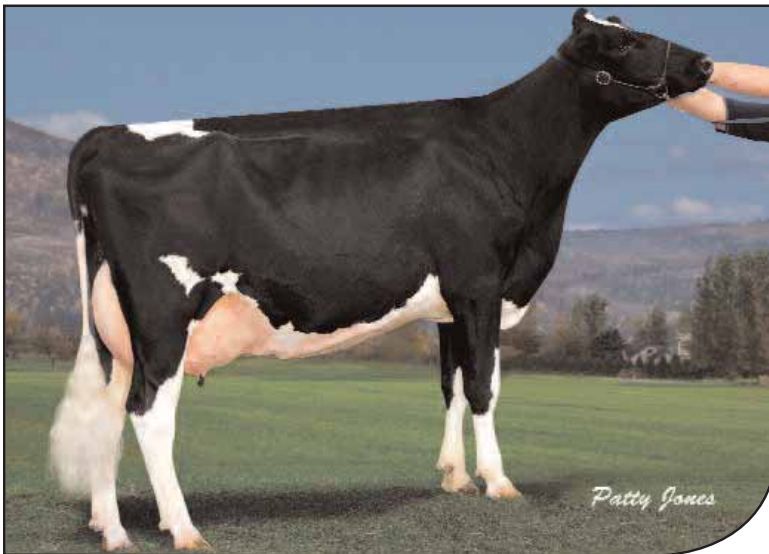

CRF KINGLY SOUTER CANNA GP-82-2YR-CAN
Neveridle Dairy, Delta, British Columbia, Canada