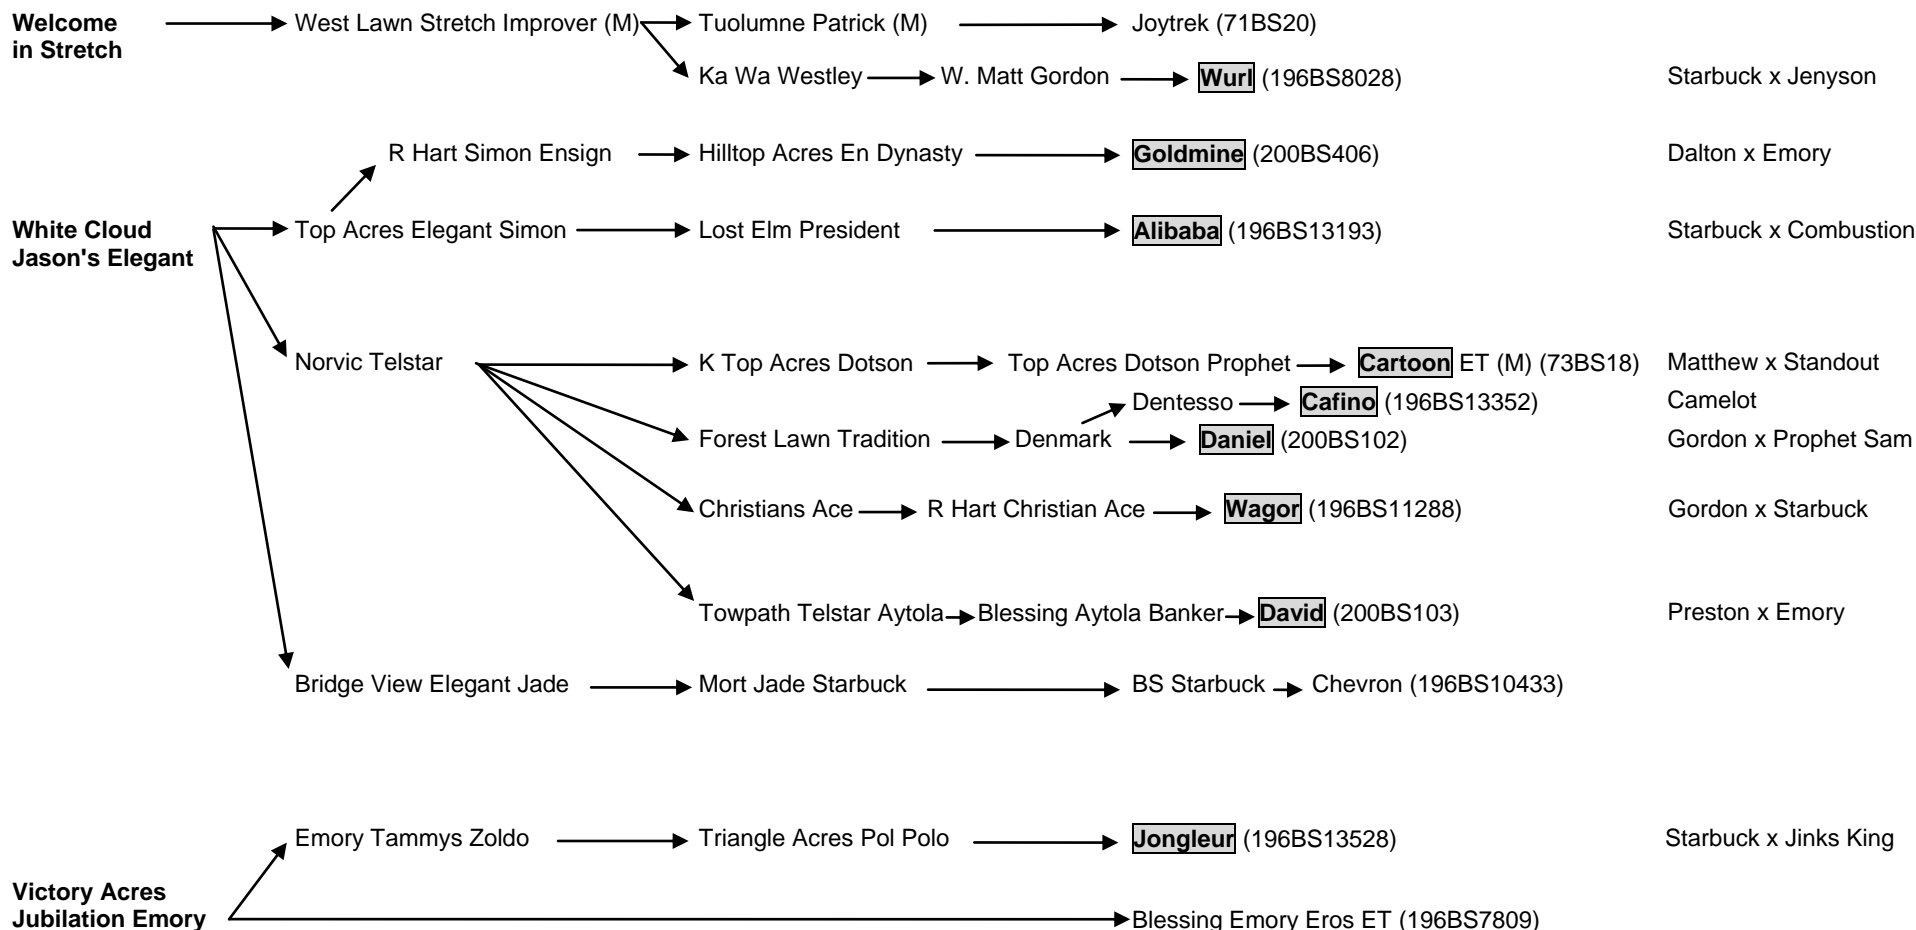

## Paternal origin of BROWN SWISS sires available through CIAQ – December 2010

**Maternal line**  
**Dam x Grandam**  
 (Daughter of...)

There are several different lines in the breed; however there is an increasing number of prominent sires originating from White Cloud Jason's Elegant.  
 W = Recognised Weaver Carrier    M = Recognised Carrier of Spinal muscular atrophy (SMA)