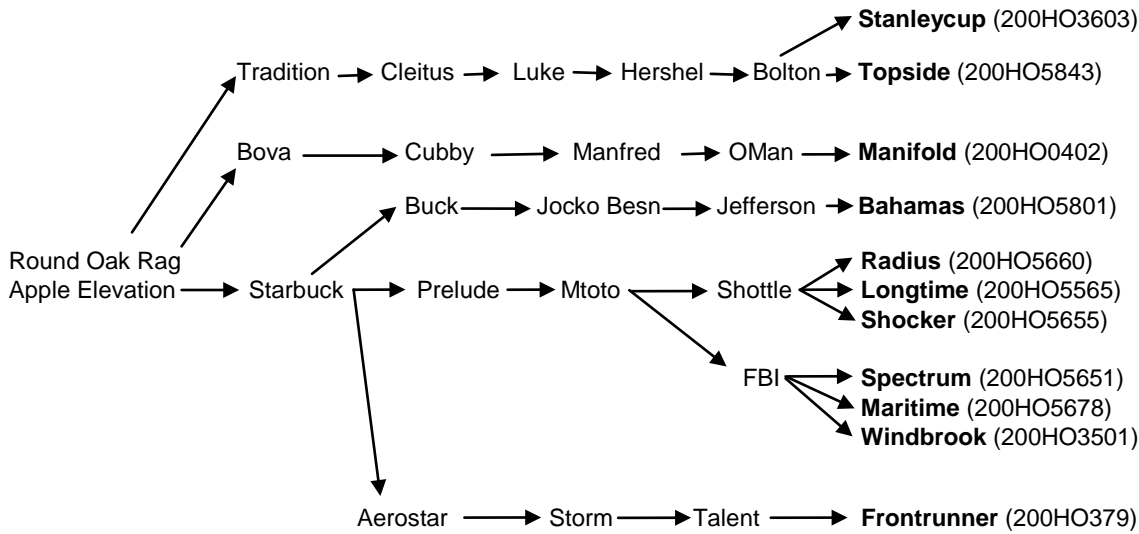

**Paternal origin of the HOLSTEIN
sires in the proof sheet – April 2012**

Paternal

Maternal

**Dam x Granddam
(Daughter of...)**

- Blitz x Storm
- Storm x Grand
- BW Marshall x Emory
- Titanic x Lheros
- Jolt x Leadership
- Stormatic x Durham
- Durham x Rudolph
- Talent x Formation
- Stormatic x Igniter
- Blitz x Storm
- James x Rudolph

- Goldwyn x Storm
- Sand x Aerostar
- Durham x Rudolph
- Durham x Emory
- Durham x Leadman
- Igniter x Emerson
- Blitz x Mattie G
- Champion x Storm
- Allen x Rudolph
- Titanic x Igniter
- Morty x Aerostar
- Durham x Emory

- Convincer x Rudolph
- Finley x Rudolph
- Faber x Cliffhanger