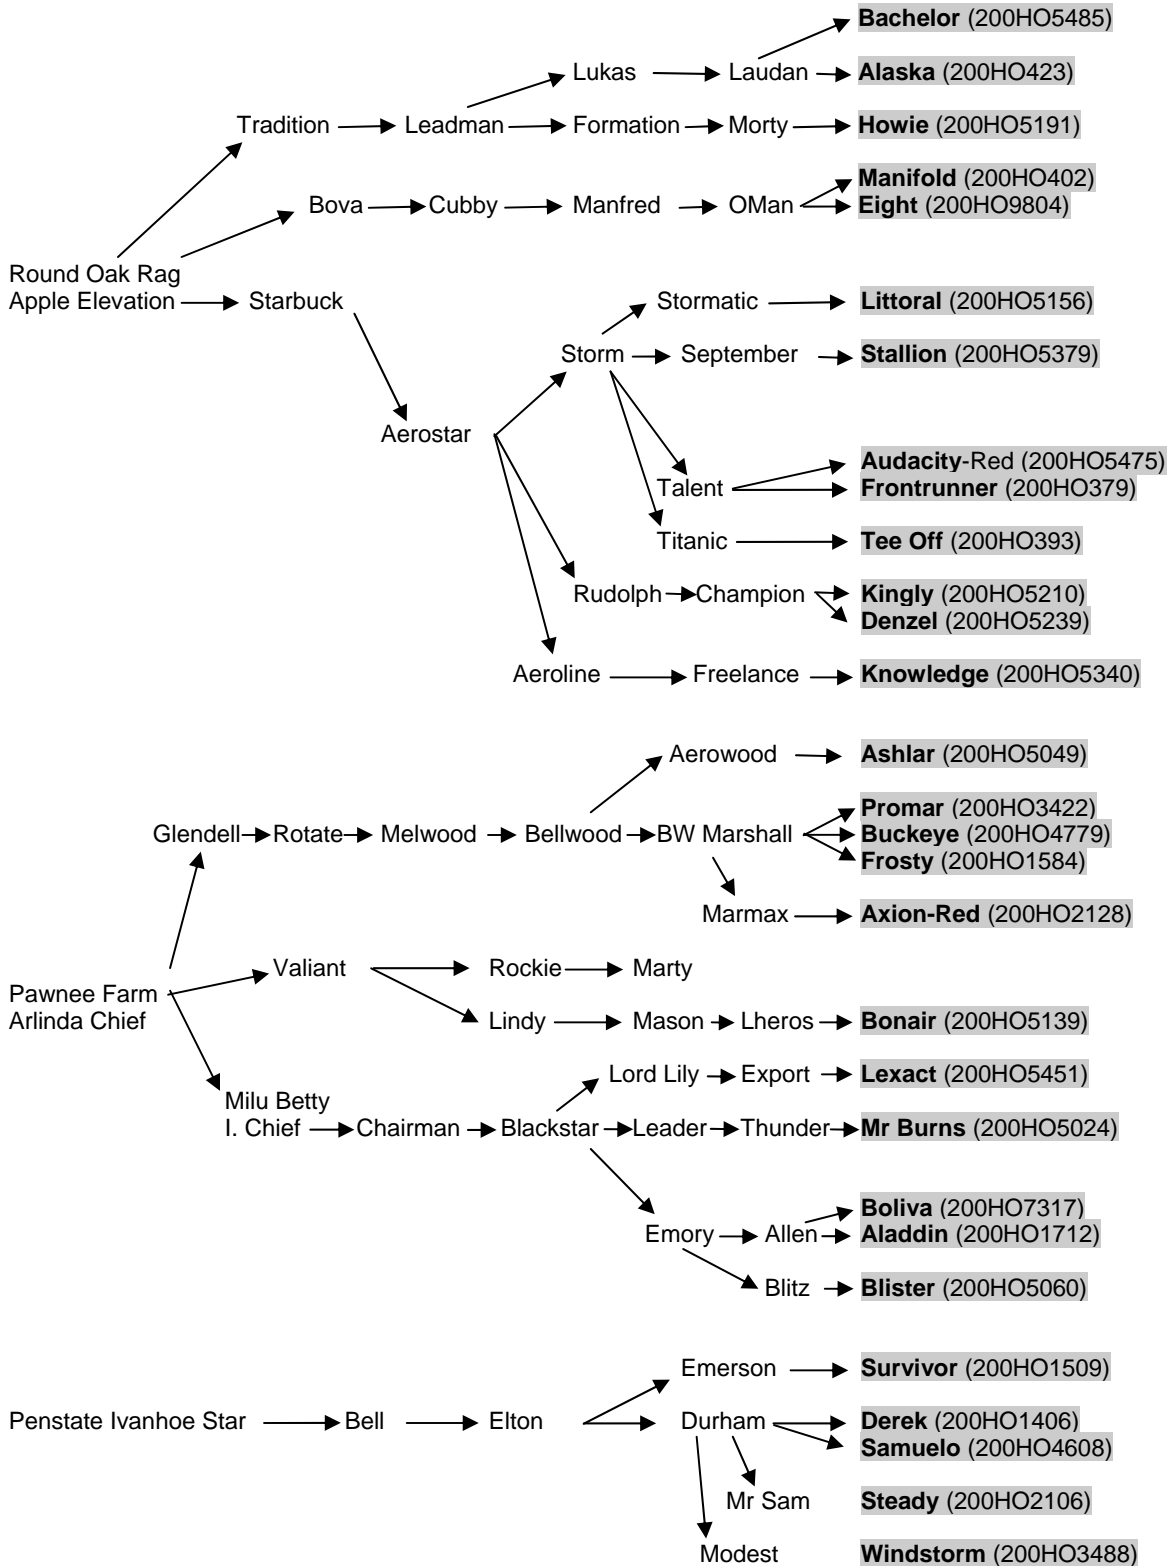

**Paternal origin of the HOLSTEIN
sires in the proof sheet – April 2010**

Paternal

Maternal

- Dam x Grandam
(Daughter of...)**
- Stormatic x Bellwood
 - BW Marshall x Storm
 - BW Marshall x Rudolph
 - BW Marshall x Emory
 - Mtoto x Rudolph
 - Rudolph x Blackstar
 - Mtoto x Remarkable
 - BW Marshall x Ruldolph
 - James x Rudolph
 - Gibson x Leduc
 - Lee x Prelude
 - Emerson x Supersire
 - James x Storm
 - Formation x Converse
 - Rudolph x Ultimate
 - Rudolph x Luke
 - Sand x Aerostar
 - Durham x Prelude
 - Emerson x Rudolph
 - Income x Rudolph
 - Storm x Astre
 - Storm x Grand
 - Rudolph x Odin
 - Lee x Mason
 - Juror x Aerostar
 - Mandel x Leadman
 - Emory x Prelude
 - Convincer x Rudolph
 - Blitz x Storm