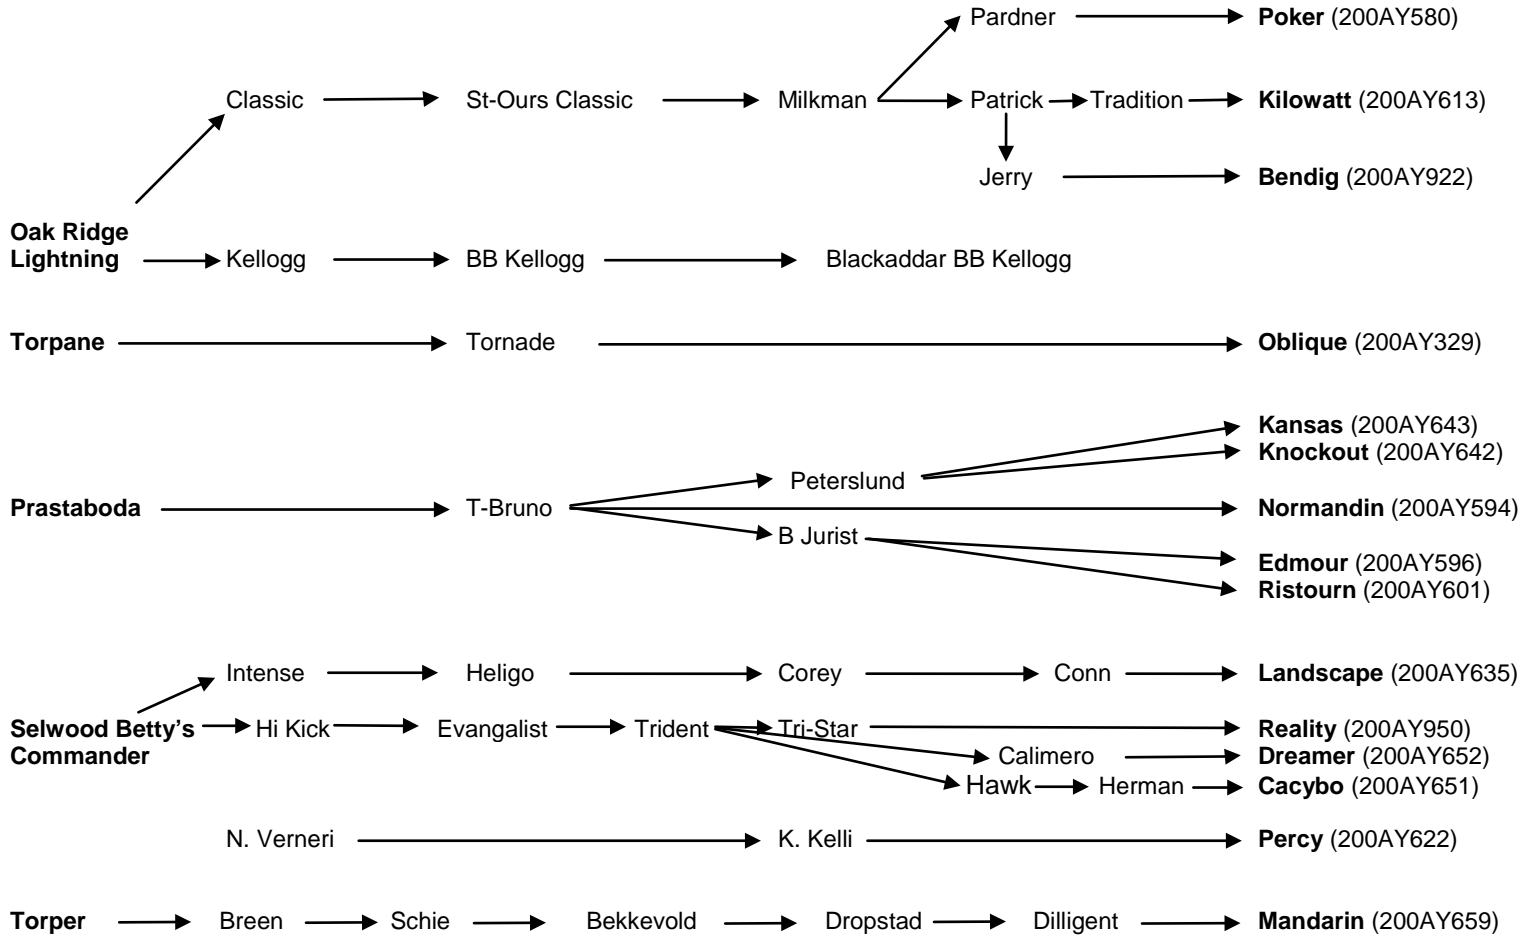

Paternal origin of the main AYRSHIRE sires and the sires in the proof sheet

Paternal

Maternal

Dam x Granddam
(Daughter of...)

BBB Kellogg x Mozart

Dropstad x Willy

Reno x Comet

Sylvester x Cornelius

Pardner x BBB Kellogg
BBB Kellogg x Heligo

BBB Kellogg x Heligo

Trident x Cornelius
Trident x Heligo

B Jurist x Pardner

Lover's x Reno
Tradition x T-Bruno
B Jurist x Cornelius

Patrick x Heligo

Jerry x T-Bruno