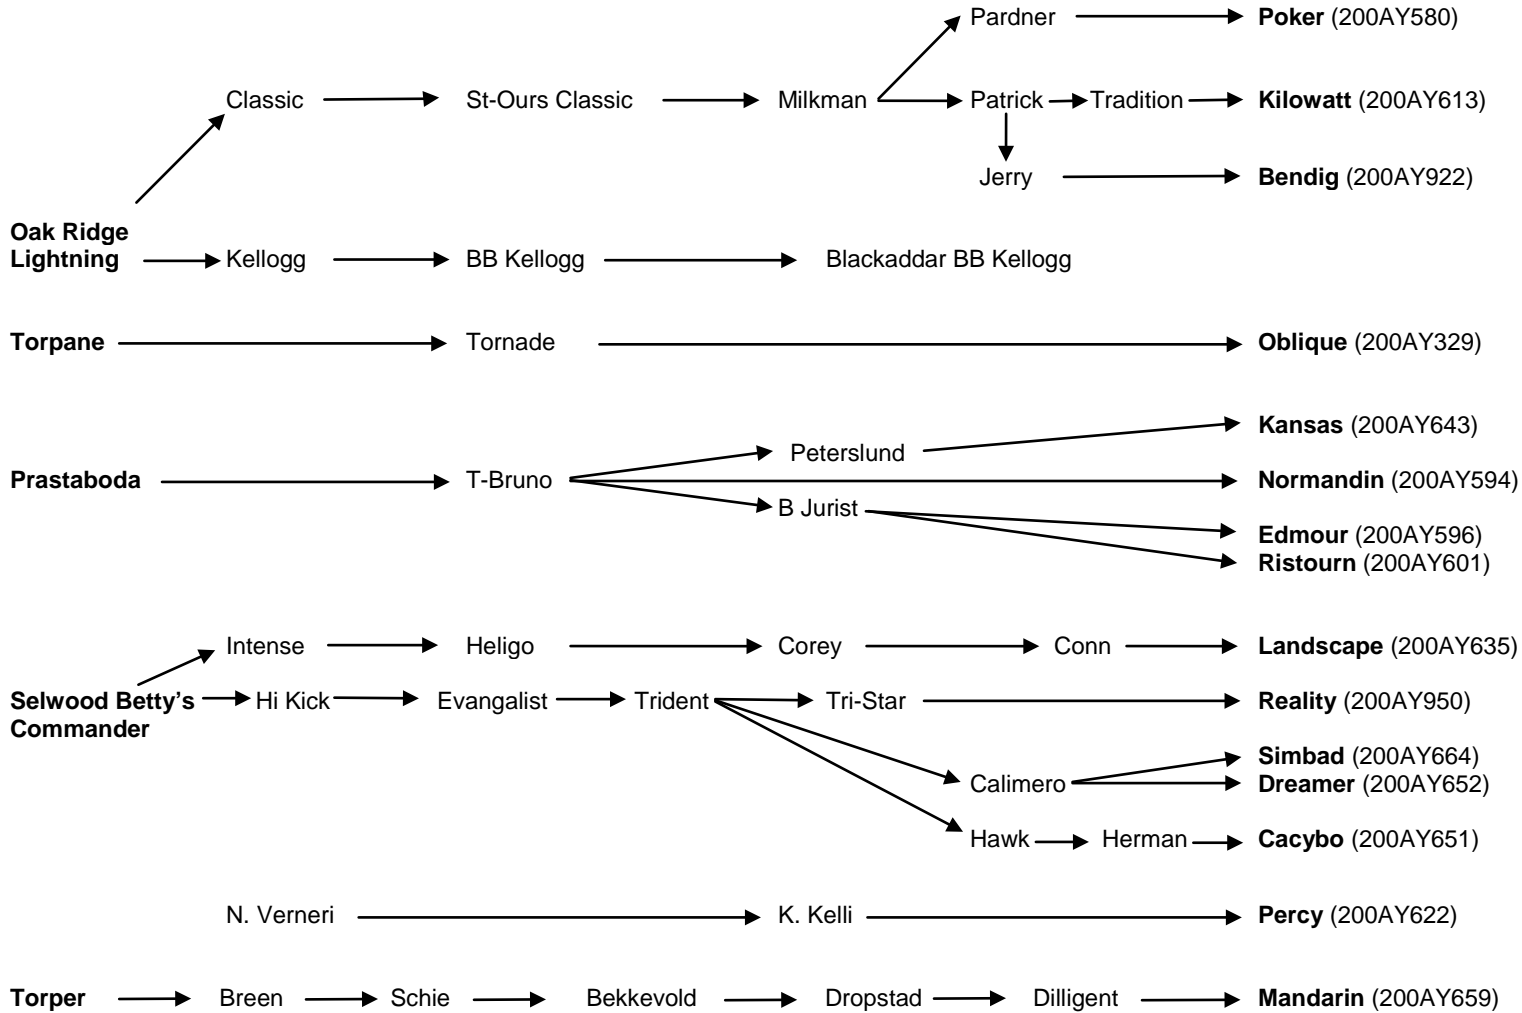

Paternal origin of the main AYRSHIRE sires and the sires in the proof sheet

Paternal

Maternal
Dam x Granddam
 (Daughter of...)

BBB Kellogg x Mozart

Dropstad x Willy

Reno x Comet

Sylvester x Cornelius

Pardner x BBB Kellogg

BBB Kellogg x Heligo

Trident x Cornelius

Trident x Heligo

B Jurist x Pardner

Lover's x Reno

Wilton x Cornelius

Tradition x T-Bruno

B Jurist x Cornelius

Patrick x Heligo

Jerry x T-Bruno