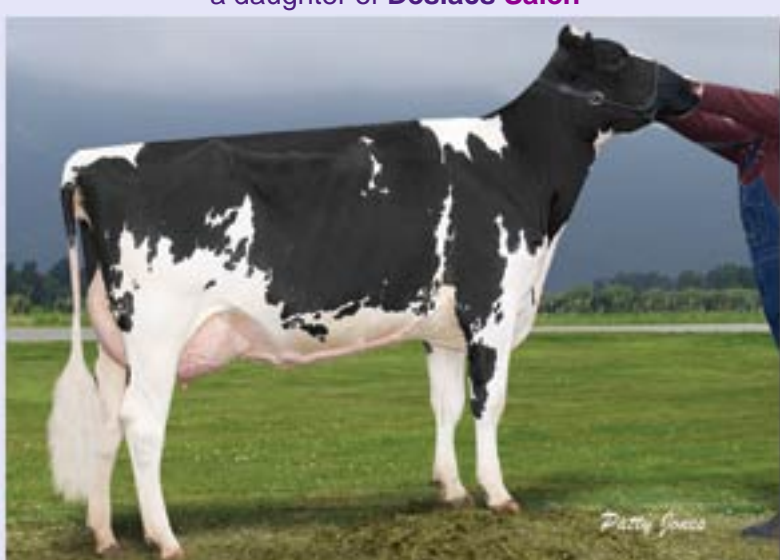

Struys Ashlar Wallace, GP-83-2Y
a daughter of Morningview Ashlar-ET

Ayrshire

A wind of freshness

Four new sires are added to the proof sheet :

- AY594 **Normandin** (T-Bruno x BBBK), 3rd for LPI , +8 conf., 54 kg prot.
- AY593 **Hamilton** (T-Bruno x Cornelius), 4th for LPI, +3 conf., 47 kg prot.
- AY592 **Tudor** (B Jurist x Jerry), 6th for LPI, +5 conf., 42 kg prot.
- AY586 **Happiness** (Pardner x BBBK), +9 conf., 22 kg prot.

Poker ranks 5th on the LPI list and shares the top position for type in Canada at +15.