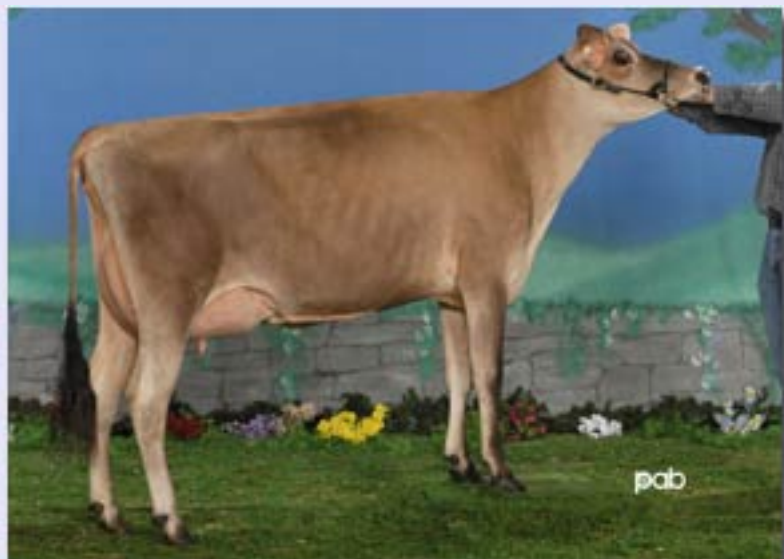

Homeridge Big Show Viv2, VG-88-2Y
a daughter of RJF Big Show