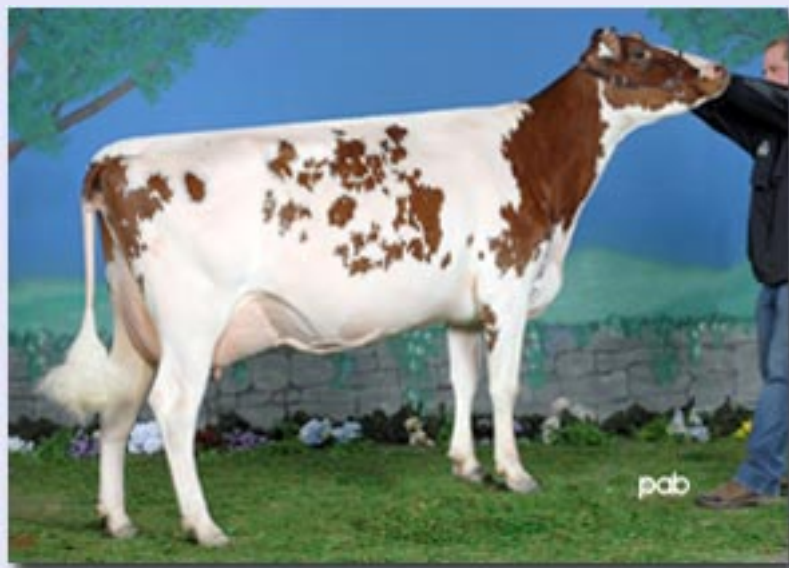

[Estran Poker Pétard](#), GP-84-2Y
a daughter of [Des Chamois Poker](#)

[Poker](#) and [Modem](#) increase their LPI index and exchange positions in the list as compared to the February proofs.

[Poker](#) continues to impress, improving all the main type traits with the addition of 23 new daughters. He stands in 2nd place for type (+14) in the country and in 4th position on the LPI list.

[Modem](#) maintains his impressive record and ends up in 5th place for LPI. Modem sires very balanced cows, showing solid type while improving production.

[Diligent](#), [Perceval](#), [Colargol](#) and [Calimero](#) have all improved their LPI index.

The Ayrshire proof sheet features a newcomer, 200AY0104 Oakburn [Grange](#) (Galant x Ripken) with 1412 LPI points. He is sired by Galant and transmits high production, solid feet & legs and desirable health traits to his daughters. [Grange](#) represents an excellent cross with Copper, Conn, Diligent, Calimero, Romeo, Ice Man and Perceval daughters.

[Jersey](#)